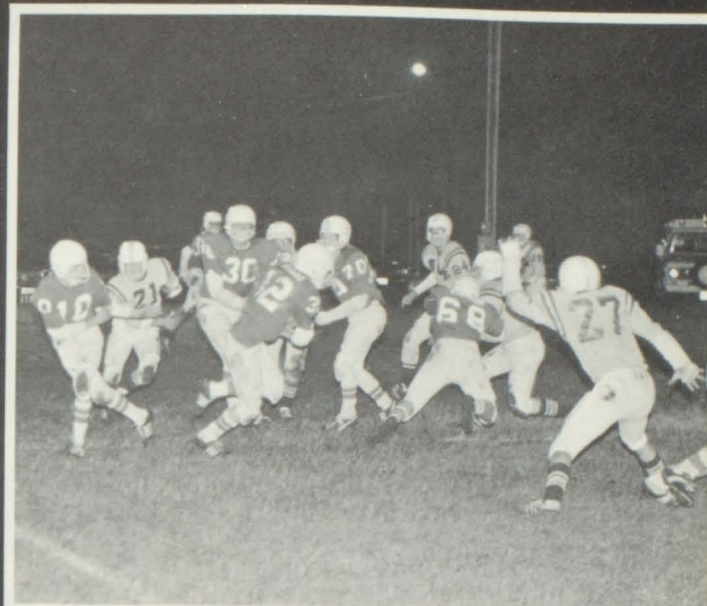

SPORTS

"Nothing Is
Impossible To
A Willing Heart"