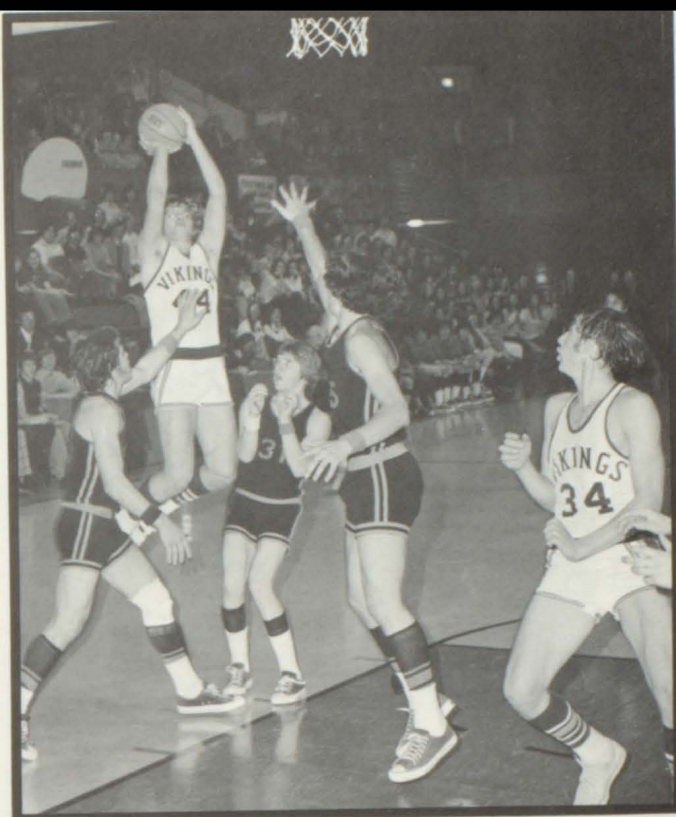

VIKINGS HAVE BIG SCORING SEASON

1974-75 Scores

OPPONENTS	FHS	OPPONENTS	FHS
New Effington 36	40	Bristol 58	70
Conde 41	59	Northwestern 36	50
Langford 36	51	Warner 45	61
Hecla 61	62	Roscoe 57	68
Roslyn 37	76	Bowdle 64	87
Hosmer 52	81	Fullerton 67	57
Roncalli 77	61		
Eureka 61	51	DISTRICT V	
Bristol 65	69	Hosmer 43	75
Warner 36	59	Ipswich 49	64
Conde 46	51	Leola 36	37
Langford 37	49		
Hecla 43	62	REGION II	
Roslyn 36	52	McLaughlin 41	44
		Cresbard 64	44

UPPER RIGHT: Dave DeMarce fires from out. LEFT: Rick Wermersen lays in two. LOWER LEFT: Frederick fans cheer on Vikings at Region II. LOWER RIGHT: Cheerleaders; Mary Heine, Patty Rahja, Tracy Lahr, and Kim Cantwell.