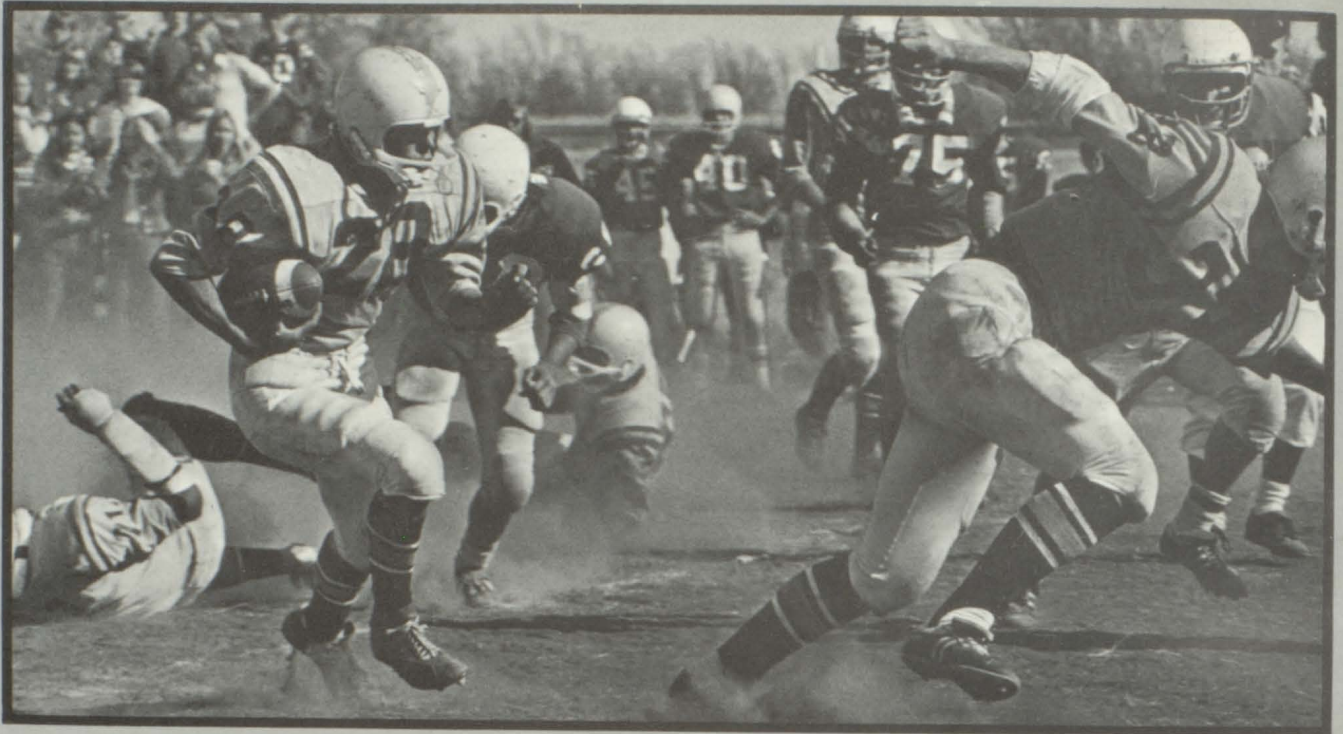

NOTHING CAN STOP US NOW