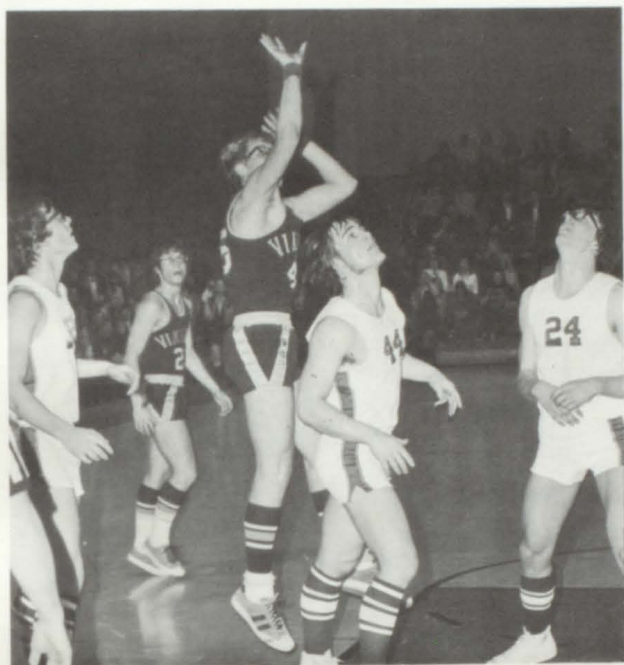

Vikings Take Lake Region Conference

Frederick	63	New Effington	61
Frederick	50	Conde	49
Frederick	47	Langford	44
Frederick	61	Hecla	45
Frederick	75	Hosmer	53
Frederick	77	Warner	50
Frederick	54	Bristol	55 (O.T.)
Frederick	49	Roslyn	52
Frederick	51	Northwestern	69
Frederick	58	Conde	43
Frederick	49	Langford	35
Frederick	61	Hecla	63
Frederick	69	Roslyn	63
Frederick	69	Bristol	60
Frederick	63	Eureka	58
Frederick	65	Leola	64
Frederick	79	Roscoe	63
Frederick	56	Bowdle	63
Frederick	76	Warner	41
Frederick	60	Fullerton	57
District V at Aberdeen			
Frederick	58	Leola	76

This page sponsored by: THE JACK & JILL STORE AND SALLY'S BEAUTY SALON of 47 Frederick, South Dakota.