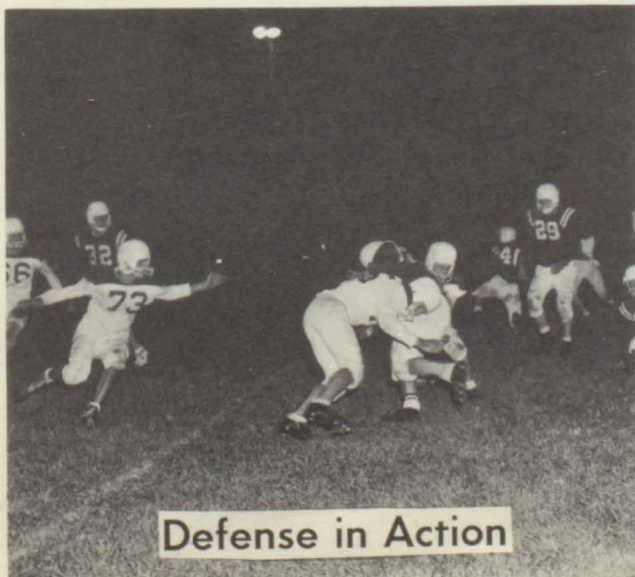

Defense in Action