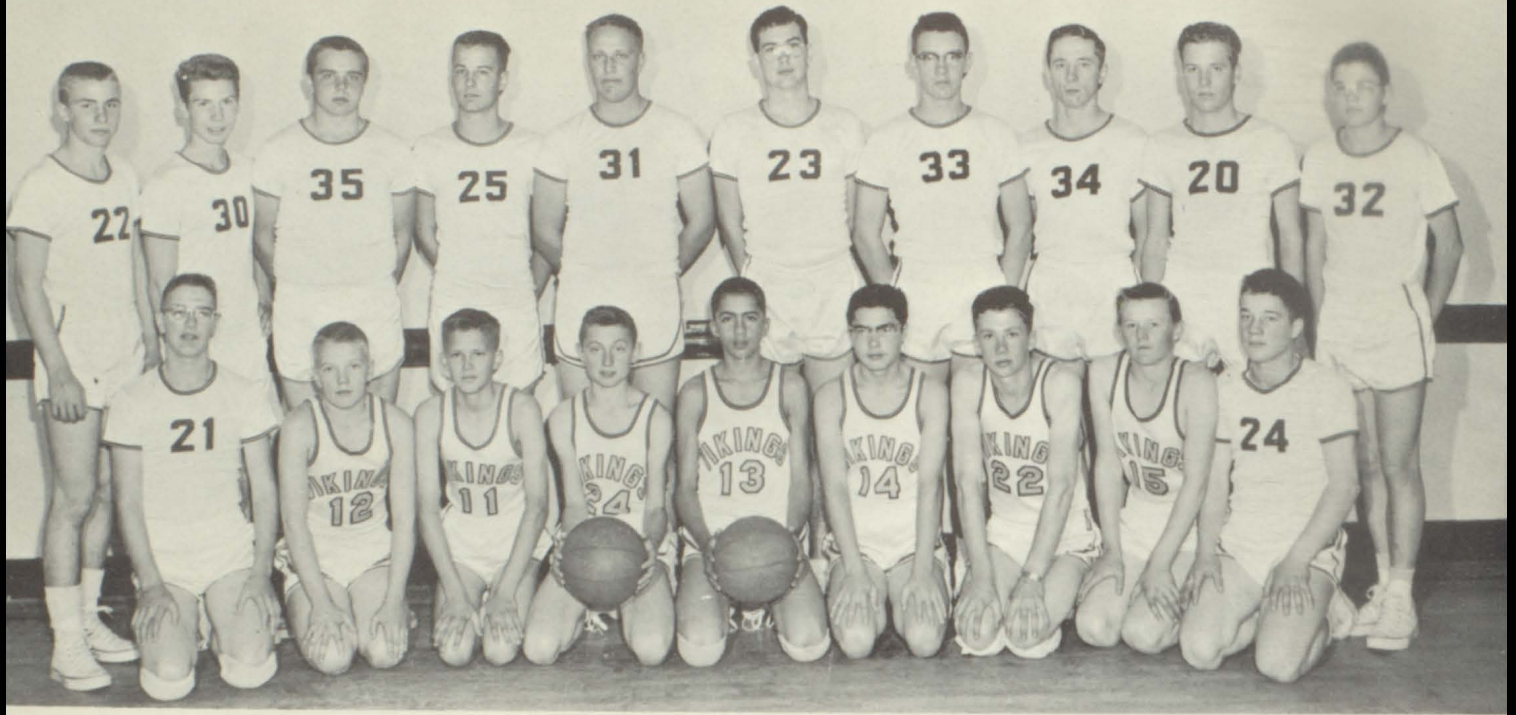

FRONT ROW: Roger Nixon, Richard Raisanen, Alan Erickson, Dennis Fischer, Thomas Dosch, Charles Olson, Billy Strand, Roger Schense, Helga Larson. BACK ROW: Donald Glover, Larry Olson, Matt Mikkonen, Gregg Wiitala, Arthur Erickson, Allan Hoffman, Marlin Golnitz, Dale Groop, Steve Wiitala, Jan Raabe.